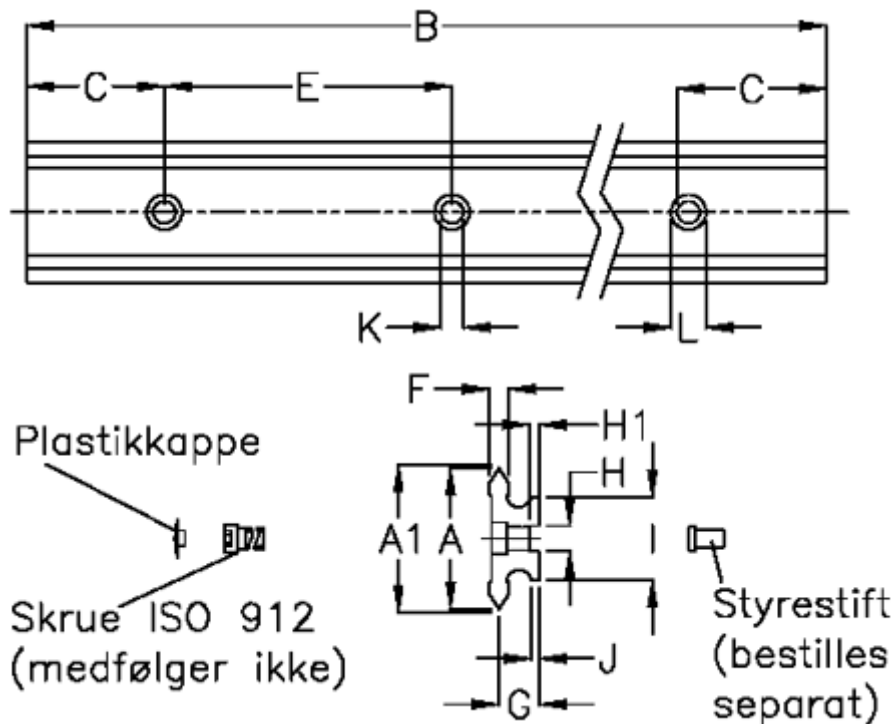

Article number: 05712063416

Description: Hepco GV3 slide NS 50 L3416 P3
with counterbored holes

Measures

A	= 50	G	= 10.2	Weight kg/1000 = 3.20
A1	= 51.38	H	= 10	
B	= 3416	H1	= 3.5	
C	= 43.0	I	= 40.4	
E	= 90	J	= 2.60	
F	= 4.93	K	= 7.0	
For bearing	= J25	L	= 11 x 6.1	
For guide pin	= SDP10	Precision type	= P3	